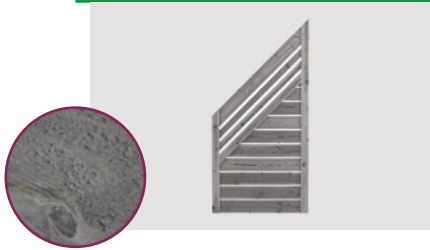

"NEO" screen end piece, coniferous wood, quality pressure-treated, colour grey, unplanned, PEFC, made in Germany

900 x
1800/900   48 x 78   23 x 120   48   8   4000868833822   3920044200000

Finished dimension = nominal dimension - 20 mm