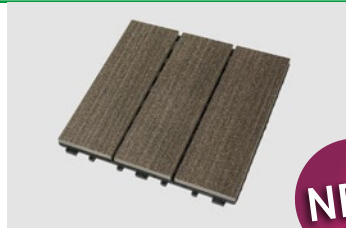

Artwood® GCC click tile, colour graphite, textured, PEFC, made in Germany

300 x 300	22	288 (4 pcs. / pack)	4000868807731	3940005800000

An expansion gap of 2 cm must be included after 12 tiles in a row.

NEW