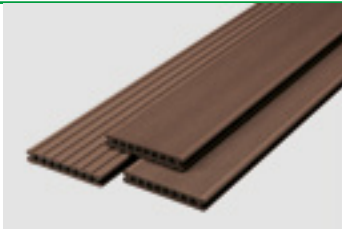

# ARTWOOD® WPC

- ✓ weatherproof
- ✓ UV-resistant
- ✓ will not turn grey like wood
- ✓ slip-resistant
- ✓ easy to work with

Examples of applications: terrace and balcony construction, ...

Profile/ Application	Dimension (mm)	Length (mm)	Packaging unit (items)	EAN	Supplier item number
-------------------------	-------------------	----------------	---------------------------	-----	-------------------------

**Artwood® WPC terrace decking\*, "Classic", colour lightoak, finely fluted/grooved, brushed, PEFC, made in Germany**

21 x 145	2000	56	4000868801838	3940002402000
	3000	56	4000868801845	3940002403000
	4000	56	4000868801852	3940002404000

**Artwood® WPC terrace decking\*, "Classic", colour chestnut, finely fluted/grooved, brushed, PEFC, made in Germany**

21 x 145	2000	56	4000868802552	3940002502000
	3000	56	4000868802569	3940002503000
	4000	56	4000868802576	3940002504000