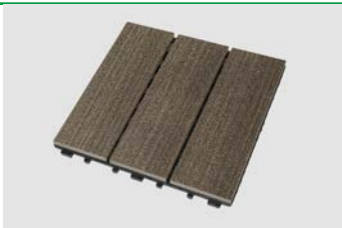

An expansion gap of 2 cm must be included after 12 tiles in a row.

GCC HOLZart

ARTWOOD WPC click tile, colour grey, grooved, PEFC, made in Germany 

300 x 300	22	360 (4 pcs. / pack)	4000868804532	3940005200000
-----------	----	---------------------	---------------	---------------

An expansion gap of 2 cm must be included after 12 tiles in a row.

GCC HOLZart

ARTWOOD GCC click tile, colour Terra, textured, PEFC, made in Germany 

300 x 300	22	288 (4 pcs. / pack)	4000868807748	3940005900000
-----------	----	---------------------	---------------	---------------

An expansion gap of 2 cm must be included after 12 tiles in a row.

GCC HOLZart

ARTWOOD GCC click tile, colour graphite, textured, PEFC, made in Germany 

300 x 300	22	288 (4 pcs. / pack)	4000868807731	3940005800000
-----------	----	---------------------	---------------	---------------