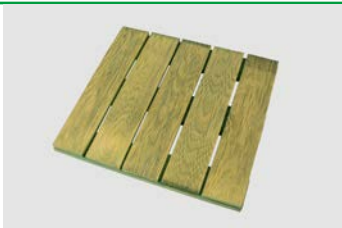

Application	Dimension (mm)	Height (mm)	Packaging unit (items)	EAN	Supplier item number

Wooden tile, coniferous wood, PI (pressure-treated), colour green, fluted, PEFC, made in Germany

500 x 500	32	72	4000868832917	3920046800000

Product available only upon request.